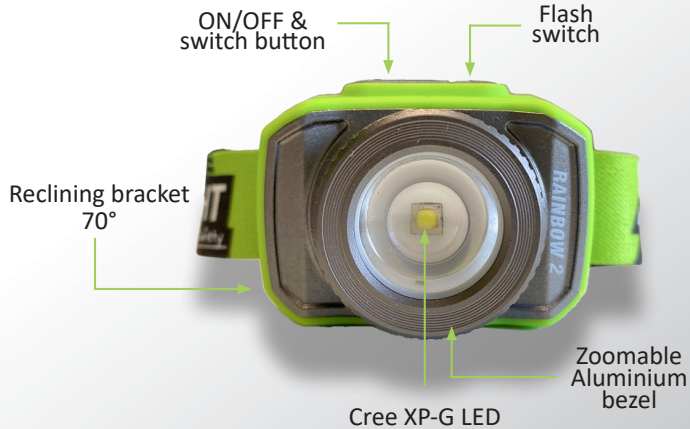

FICHA TÉCNICA

KLIGHT
By Kratos Safety

SLU045

RAINBOW 2 HL 10 002 00

HS Code : 85131000
Barcode : 3700671407609

250
Lumens

112g
Weight

120M
Range

Charging time : 4 h

Charging indicator : Blue blink - charging
Blue - full

Dimensions

60 x 43 x 22 mm. / printed box : 120 x 115 x 60 mm

Safety

Directive **2014/30/UE**
2001/95/UE
2011/65/UE
2012/19/UE

LED Risk(c) : Group 0 (no risk) No photobiological hazard Measures under NF EN 62471 Standard

Assets

- Many accessories provided (strap with reclining headlamp bracket, Tube strap, fastener clip)
- SOS feature available.
- Fully adjustable light beam up to 120° beam angle.
- Charging indicator
- Robust (Aluminium shell)

Use

Flood for working near feet area; **Focused** for work within easy reach. **SOS mode**

Indication of remaining capacity in the battery

Application : Crafts, DIY, Leisure